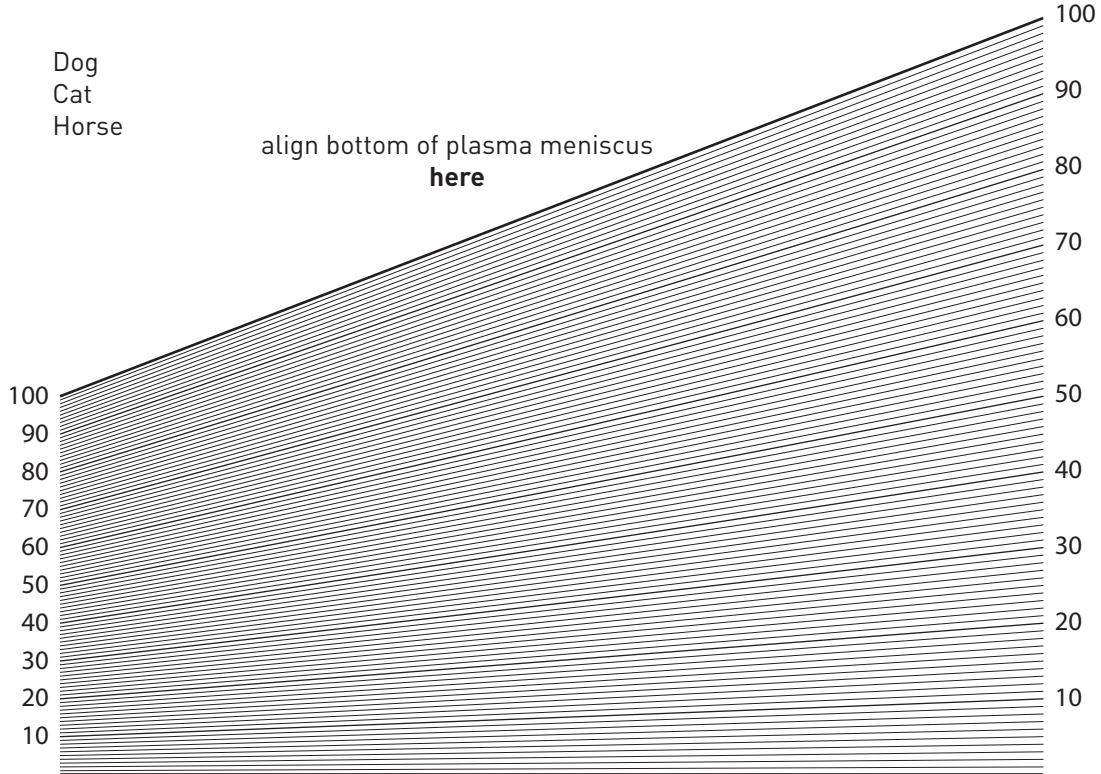

microhematocrit reader

medic lab

Dog
Cat
Horse

align bottom of plasma meniscus
here

align top of wax plug **here**